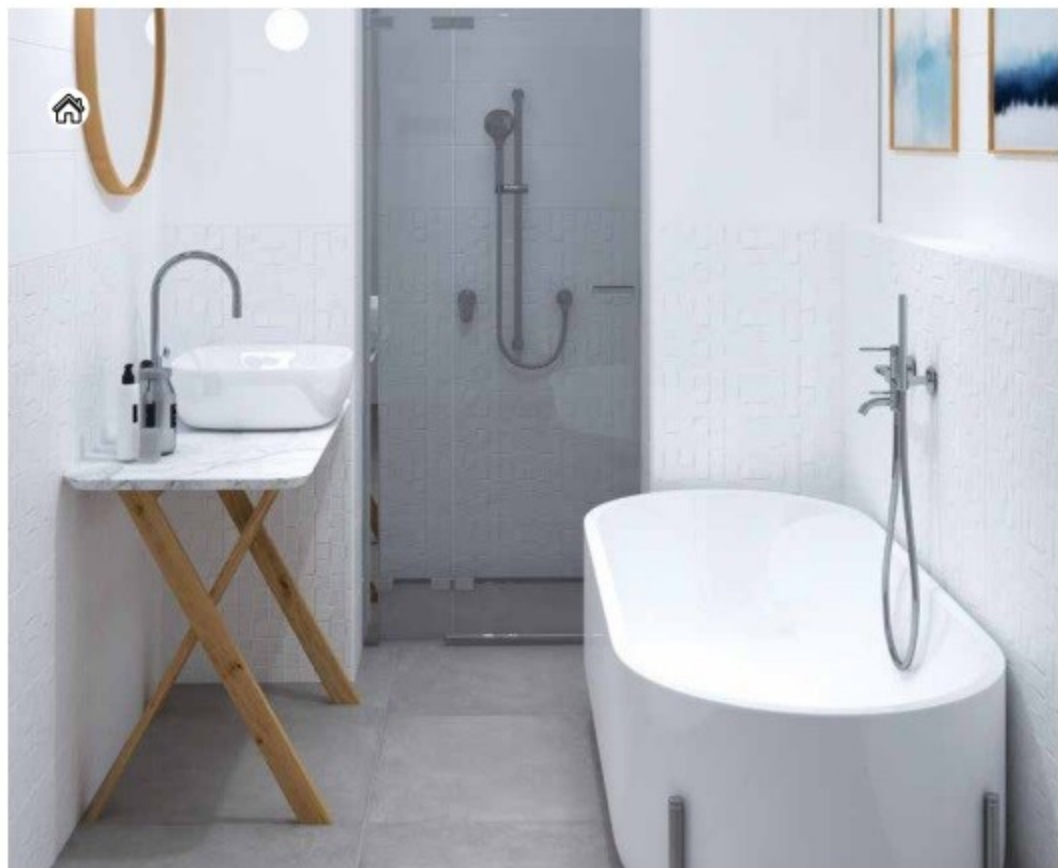

ZID | WALL:

JOY WHITE 20x60

JOY MOSAIC 3D WHITE 20x60

POD | FLOOR:

SPACE TITAN 59x59 RETT

SAVRŠENO SE SLAŽU SA PODNIM PLOČICAMA / THEIR PERFECT MATCH AMONG FLOOR TILES:

CHIC 15x60 cm - na strani / see page 58

FEELING 30x60 cm rett, 15x60 cm - na strani / see page 50

SPACE 29,5x59, 59x59 cm rett - na strani / see page 8

LUXOR 59x59 cm rett - na strani / see page 30

STYLE 15x60 cm - na strani / see page 54